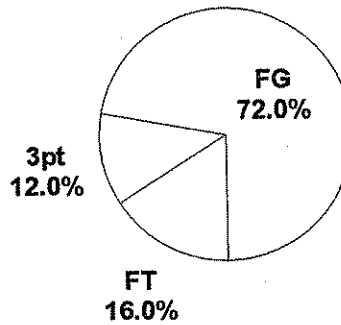

Shot Summary	M/A	%	PTS
3Pt FG	2/8	25.0%	6
2Pt FG	18/36	50.0%	36
Layups - L	3/6	50.0%	6
Layups - R	3/3	100.0%	6
Dunks	0/0	0.0%	0
Putbacks	5/6	83.3%	10
Overall Shooting	20/44	45.5%	42
Free Throws	8/14	57.1%	8
Total Points			50