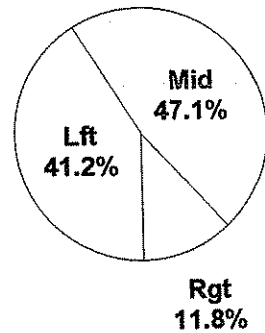

By Period	FG	FGA	FG%	3Pt	3PA	3P%	FT	FTA	FT%	PTS	ORB	DRB	TR	PF	AST	TO	BS	ST	P/S
1st Period	8	14	57.1	0	3	0.00	0	0	0.00	16	3	4	7	2	4	2	0	2	1.14
2nd Period	6	15	40.0	0	2	0.00	1	2	50.0	13	3	4	7	3	5	1	2	1	0.81
3rd Period	2	8	25.0	0	2	0.00	6	11	54.5	10	2	6	8	3	0	1	2	0	0.77
4th Period	1	7	14.3	0	1	0.00	8	11	72.7	10	3	5	8	6	0	2	0	1	0.83
Game	17	44	38.6	0	8	0.00	15	24	62.5	49	11	19	30	14	9	6	4	4	0.88

Scoring Breakdown